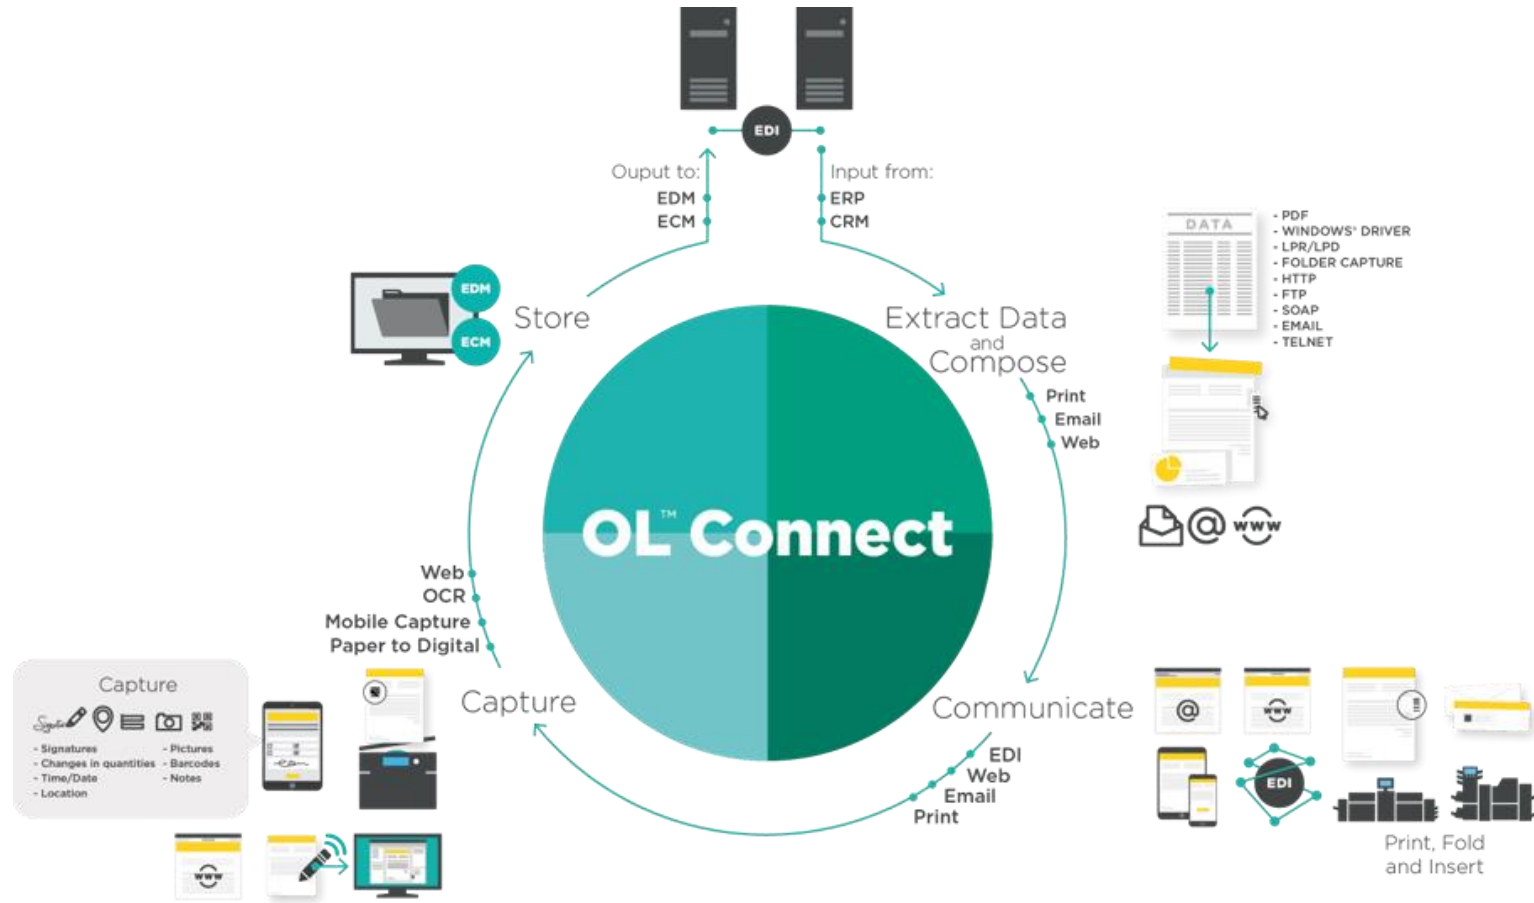

One fundamental aspect is to interact with the customer...

... true conversations on digital channels,
managed through automated loops.
The user is motivated to interact.

How to go digital by using *one* solution

THE DIGITAL ERA HAS CHANGED EVERYTHING

Going Digital

Two examples step-by-step

The Interactive Invoice

Every day, week or month transactional documents are issued and automatically distributed, without the need of human interaction.

Mapping of the data, its design and layout, as well as the workflow are created once only when the document is being set-up.

The Document Lifecycle

Proof of Delivery

The Proof of Delivery without and with OL Connect

- Large number of new clients and installations annually
- Proven technology, looking back at 24 years of expertise

The logo features the word "digital" in a lowercase, sans-serif font, followed by "2020" in a large, stylized font where the zeros are interconnected. Below this, the word "TRANSFORMATION" is written in a smaller, uppercase, sans-serif font.