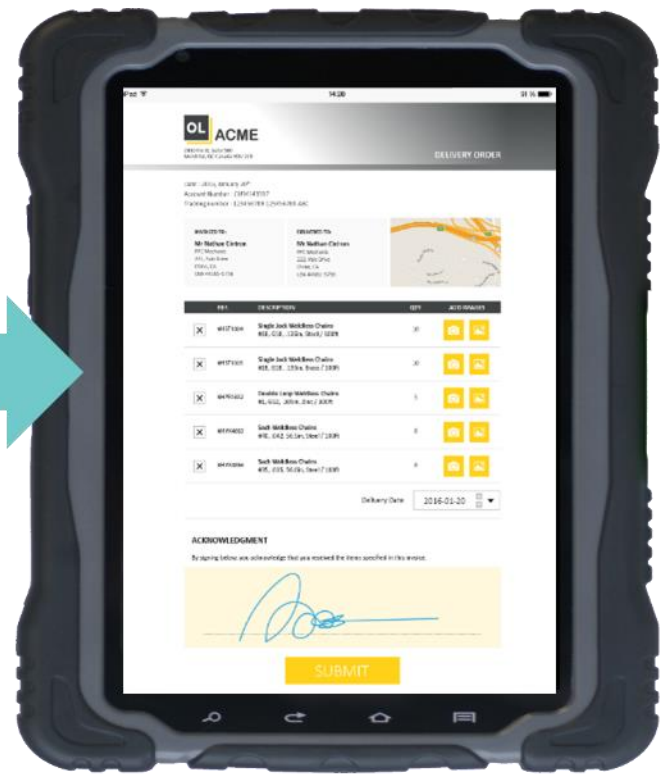

The Proof of Delivery without and with OL Connect

OL ACME
2030 Pk. 1C, Suite 500
Montreal, QC Canada H1V 2C8

DELIVERY ORDER

Invoiced to: General Machine INC
1852 Main St,
Val Cartier, QC
Canada P3N 1A0

Delivered to: General Machine INC
1852 Main St,
Val Cartier, QC
Canada P3N 1A0

Date : 2016-03-02
Account : CU34148514
Tracking number : 763557669-387543789-AAA

Product ID	Description	Quantity
0021000	Each Weldless Chain	1
0011000	Single Jack Weldless Chain	4
0031000	Double Loop Weldless Chain	3
0041000	Each Weldless Chain	1
0051000	Each Weldless Chain	1
0061000	Double Loop Weldless Chain	1
0071000	Each Weldless Chain	1
0081000	Each Weldless Chain	1
0091000	Each Weldless Chain	1

Delivery Date :

Comments :

Signature :