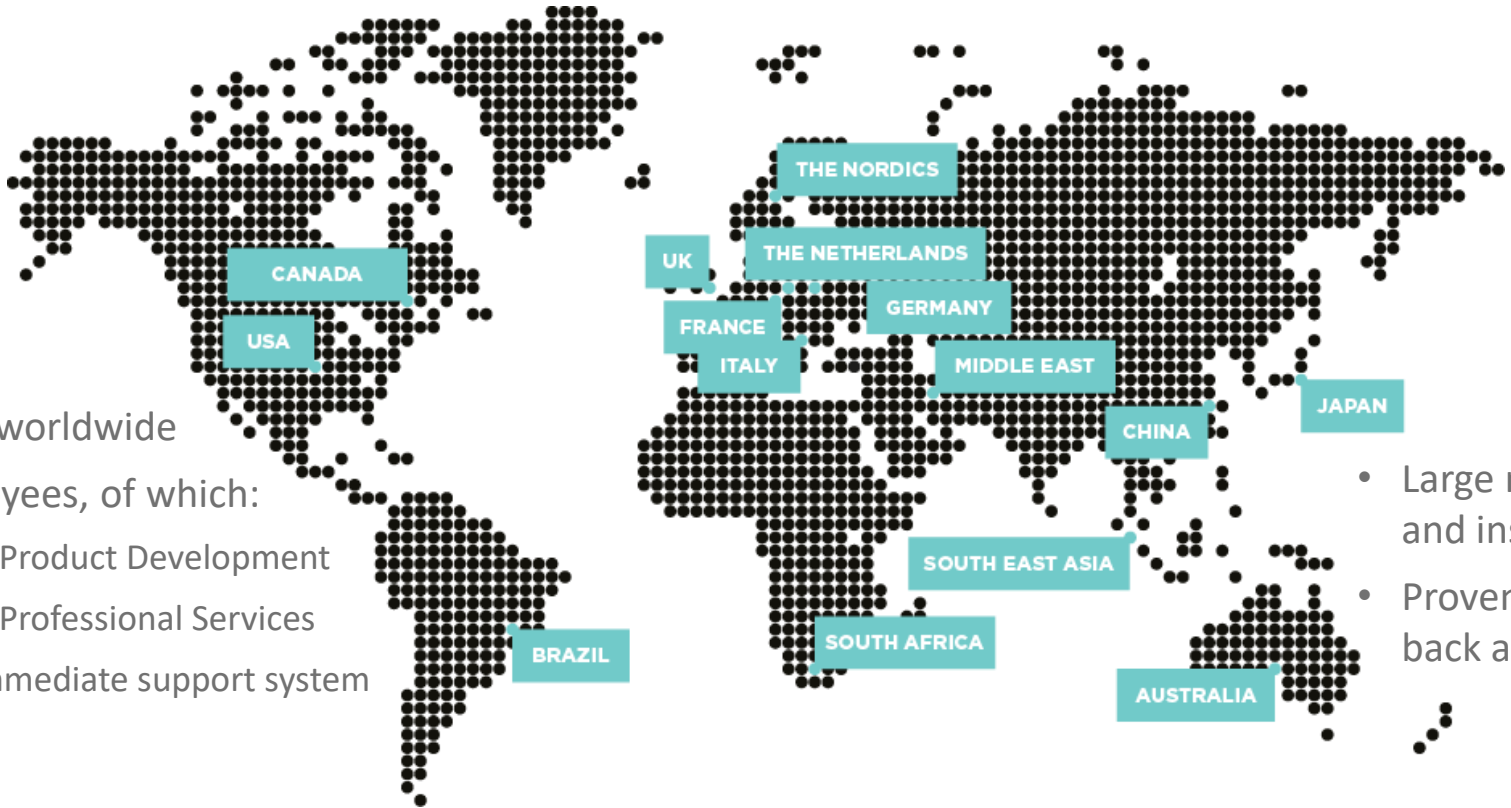

Delivery Date :

Comments :

Signature :

Customer stories of ours

Some of our clients

About Objectif Lune

- 18 offices worldwide
- 240 employees, of which:
 - 26 in Product Development
 - 46 in Professional Services
 - An immediate support system